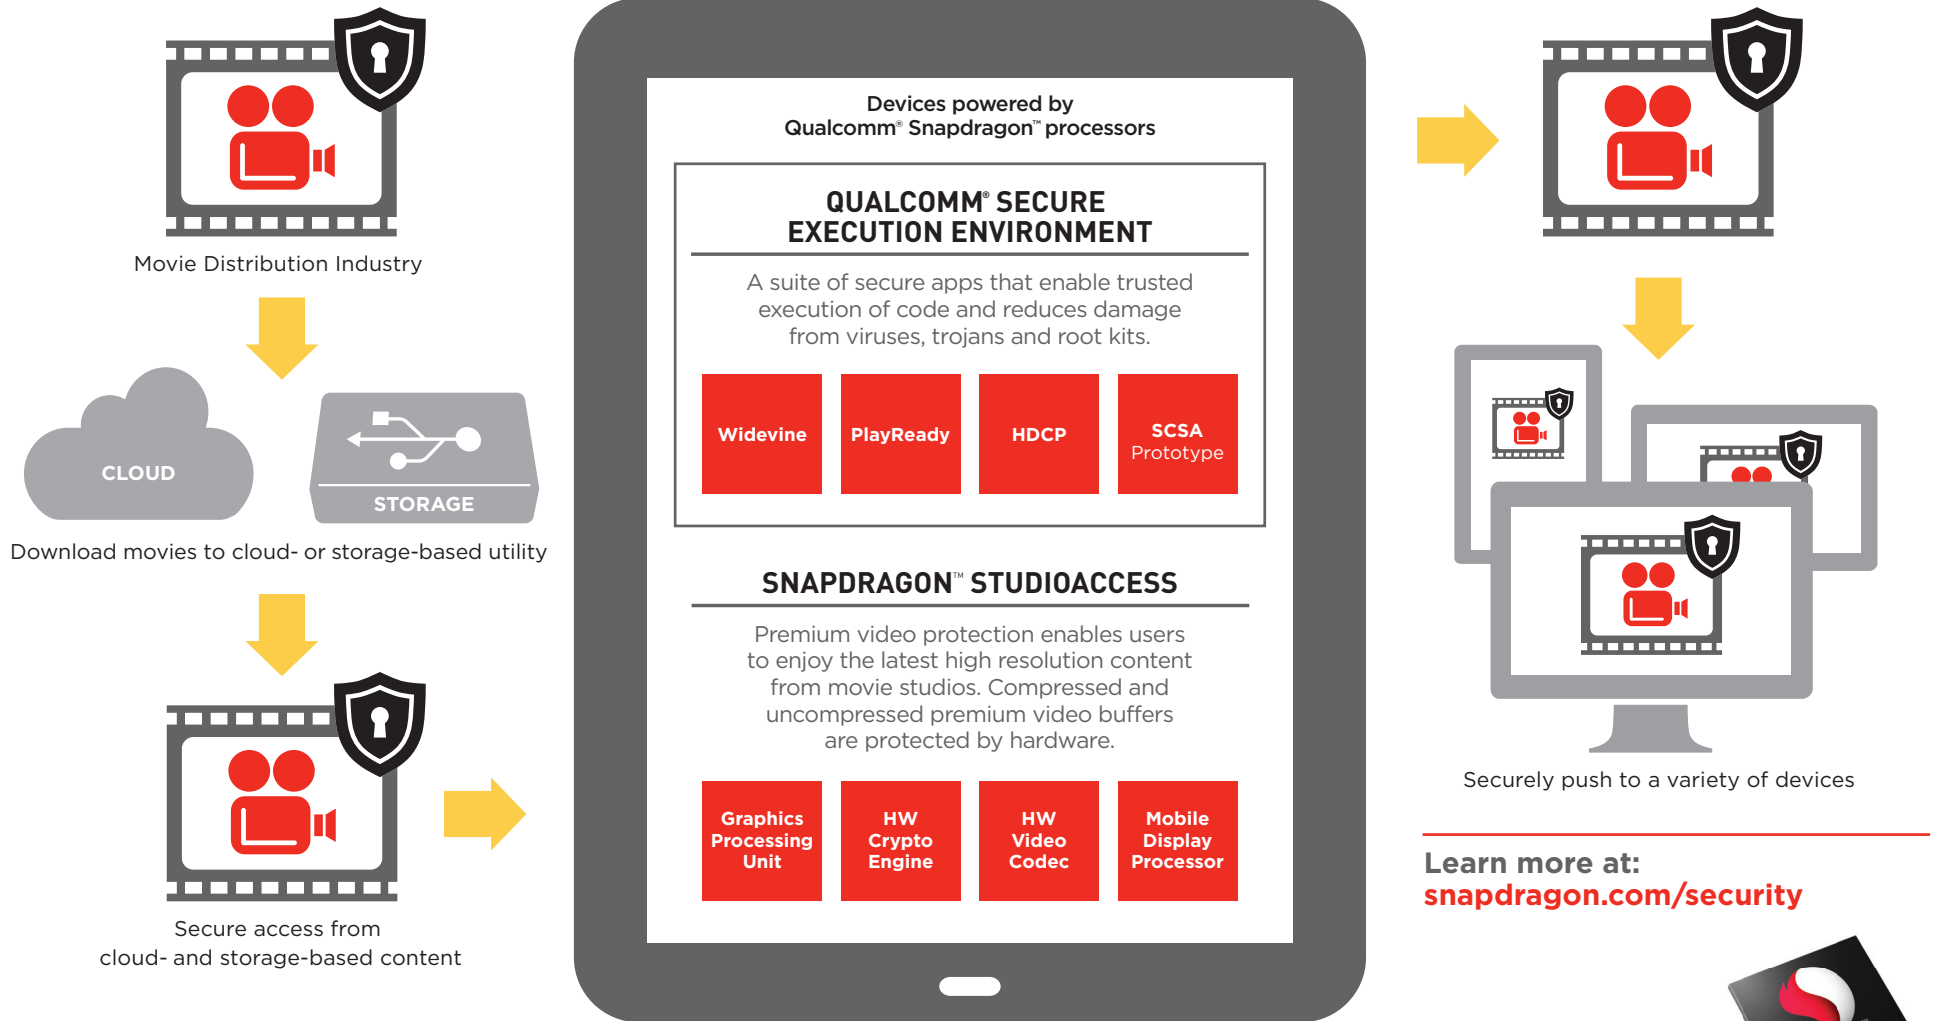

QUALCOMM® SNAPDRAGON STUDIOACCESS™ TECHNOLOGY

Protecting premium video content end-to-end. Snapdragon StudioAccess utilizes Qualcomm® SecureMSM™ technology to protect premium, high-resolution video content. This trusted technology is utilized by many of the leading distribution services, including Hulu, Amazon Instant Movie, Google Play and Netflix.

Learn more at:
snapdragon.com/security

At the heart of
devices you love