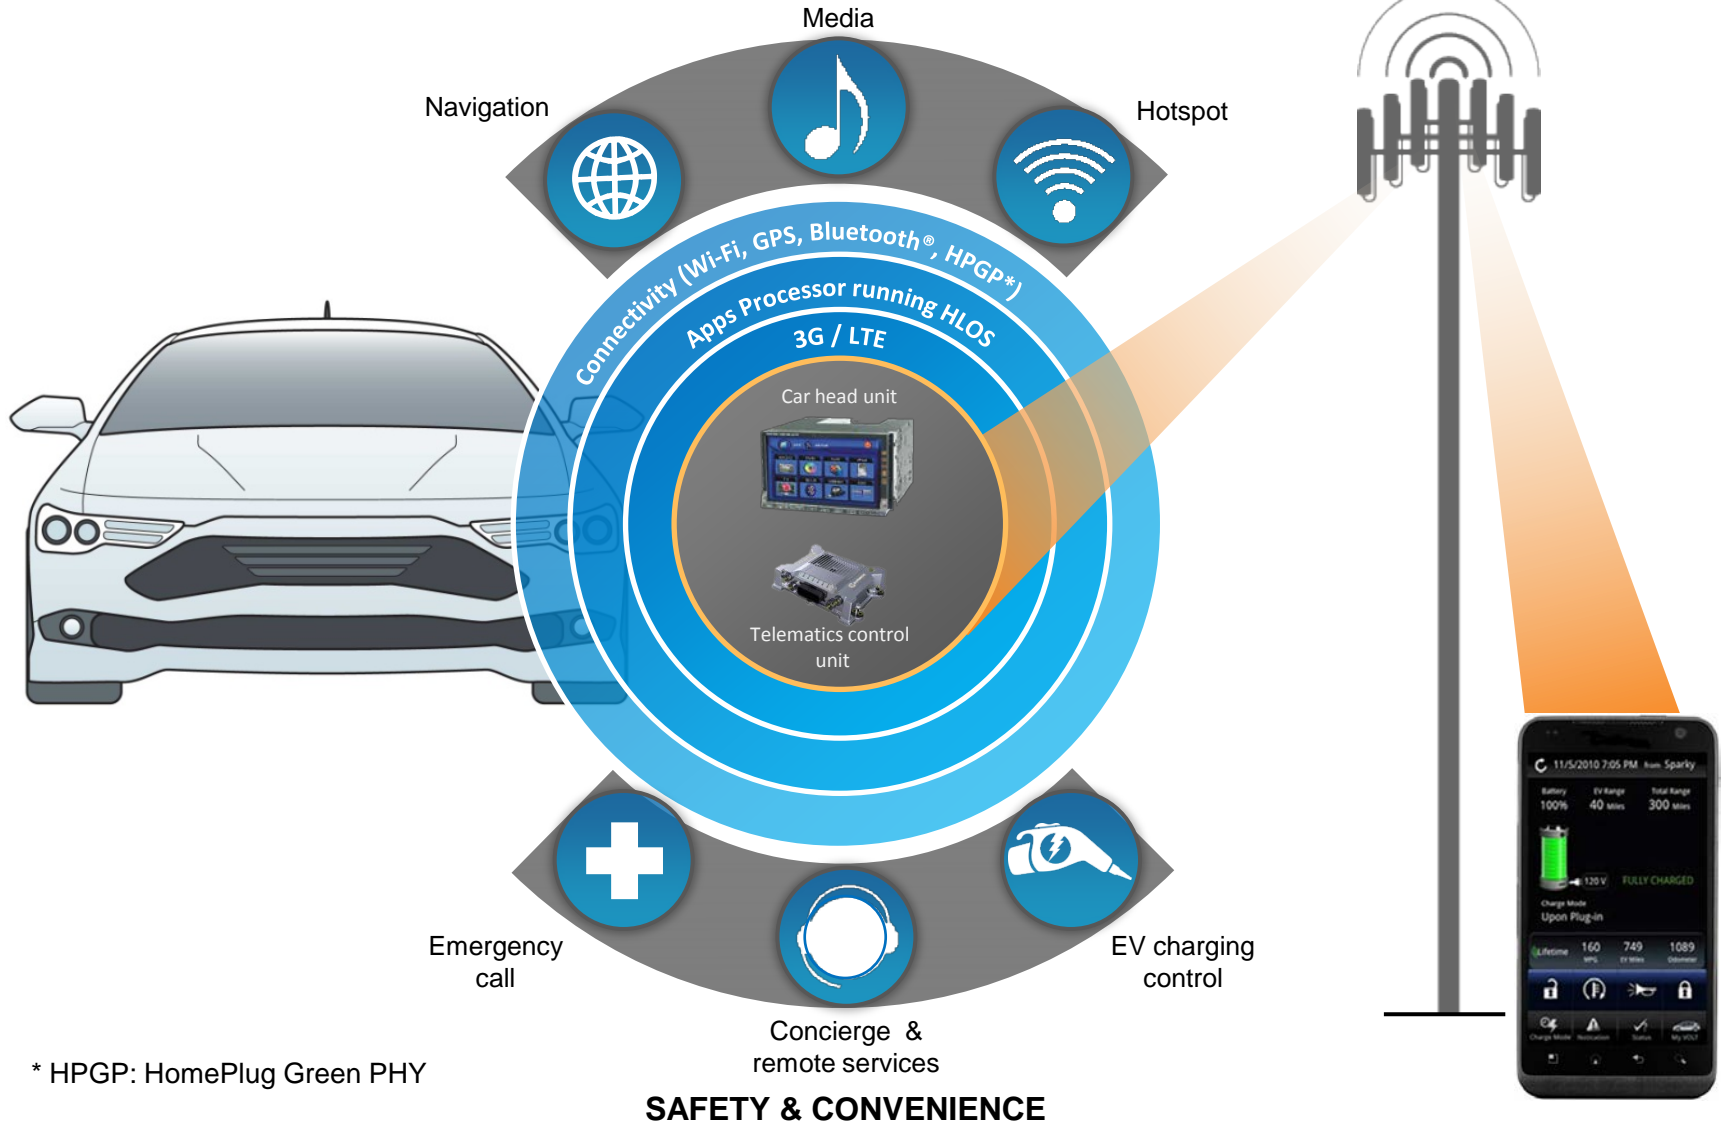

Smart Automotive

TELEMATICS & INFOTAINMENT

3G / LTE NETWORKS

* HPGP: HomePlug Green PHY