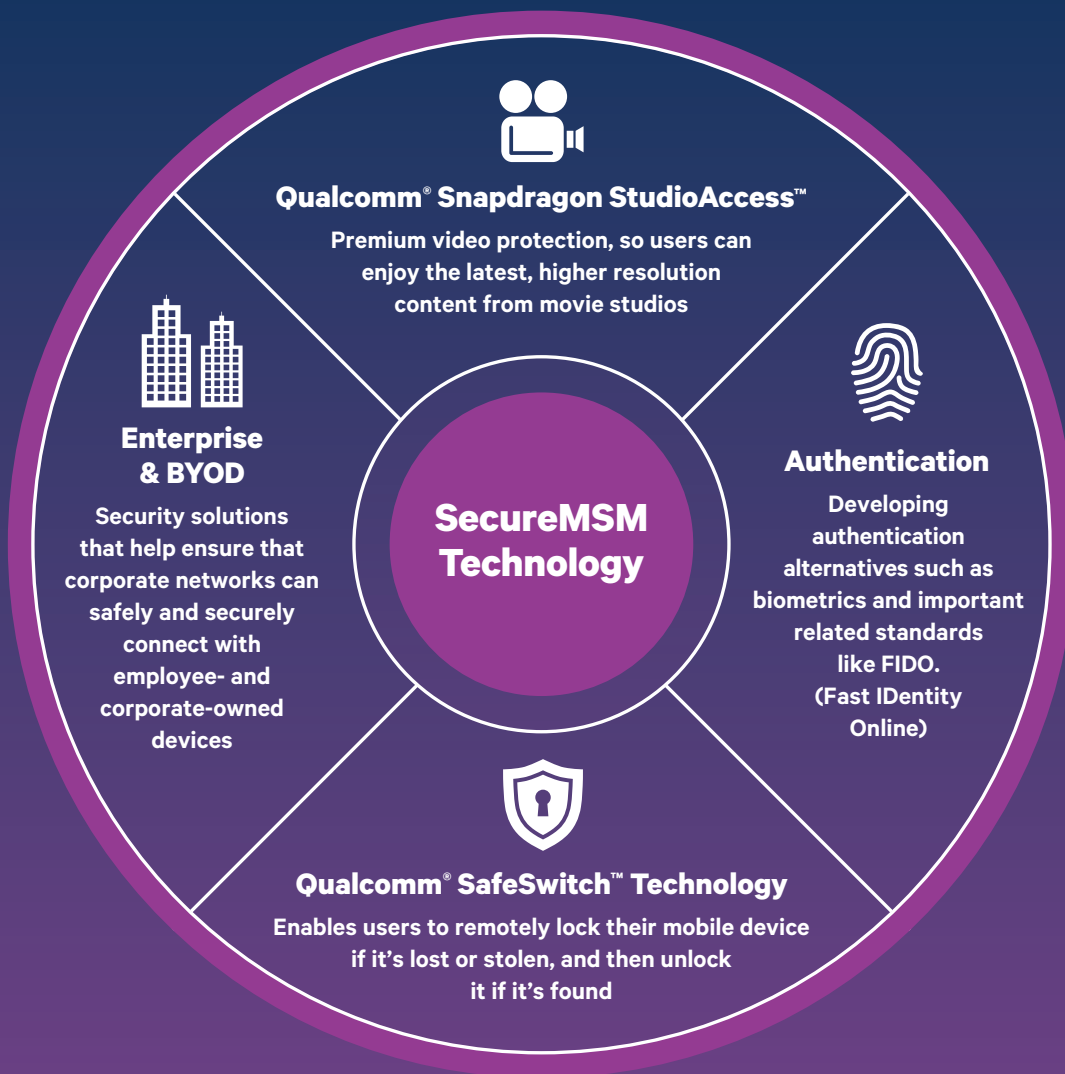

Qualcomm® Security Solutions

Qualcomm® SecureMSM™ technology, uniquely based in hardware and software, is the security foundation for billions of devices using Qualcomm® Snapdragon™ processors and Qualcomm® Gobi™ modems.

Security for every mobile platform

Today, security is vital across more platforms than ever before. To make sure every access point is safe, we enable and support seamless security that goes beyond phones, tablets and laptops to help secure embedded devices in homes, applications running in cars, wearables, and every place that safe communication is needed.

Find out more about Qualcomm Technologies' multidimensional security solutions at snapdragon.com/security