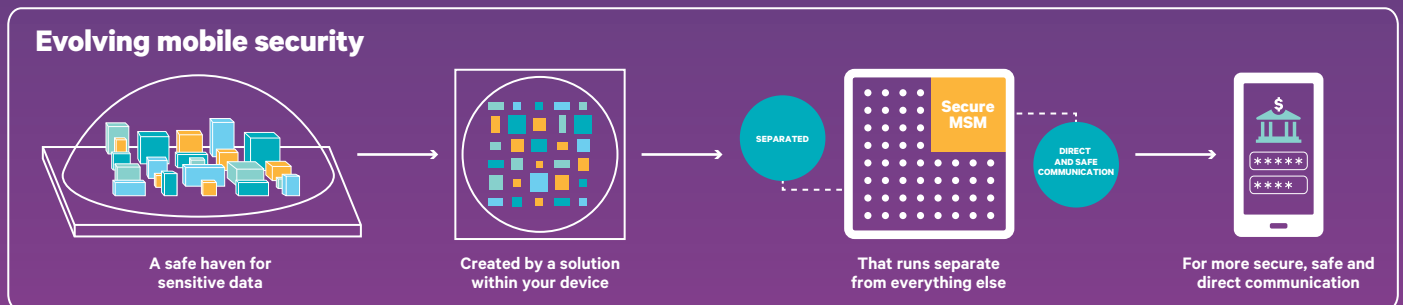

Qualcomm® Security Solutions

Qualcomm® SecureMSM™ technology, uniquely based in hardware and software, is the security foundation for billions of devices using Qualcomm® Snapdragon™ processors and Qualcomm® Gobi™ modems.

Security for every mobile platform

Today, security is vital across more platforms than ever before. To make sure every access point is safe, we enable and support seamless security that goes beyond phones, tablets and laptops to help secure embedded devices in homes, applications running in cars, wearables, and every place that safe communication is needed.