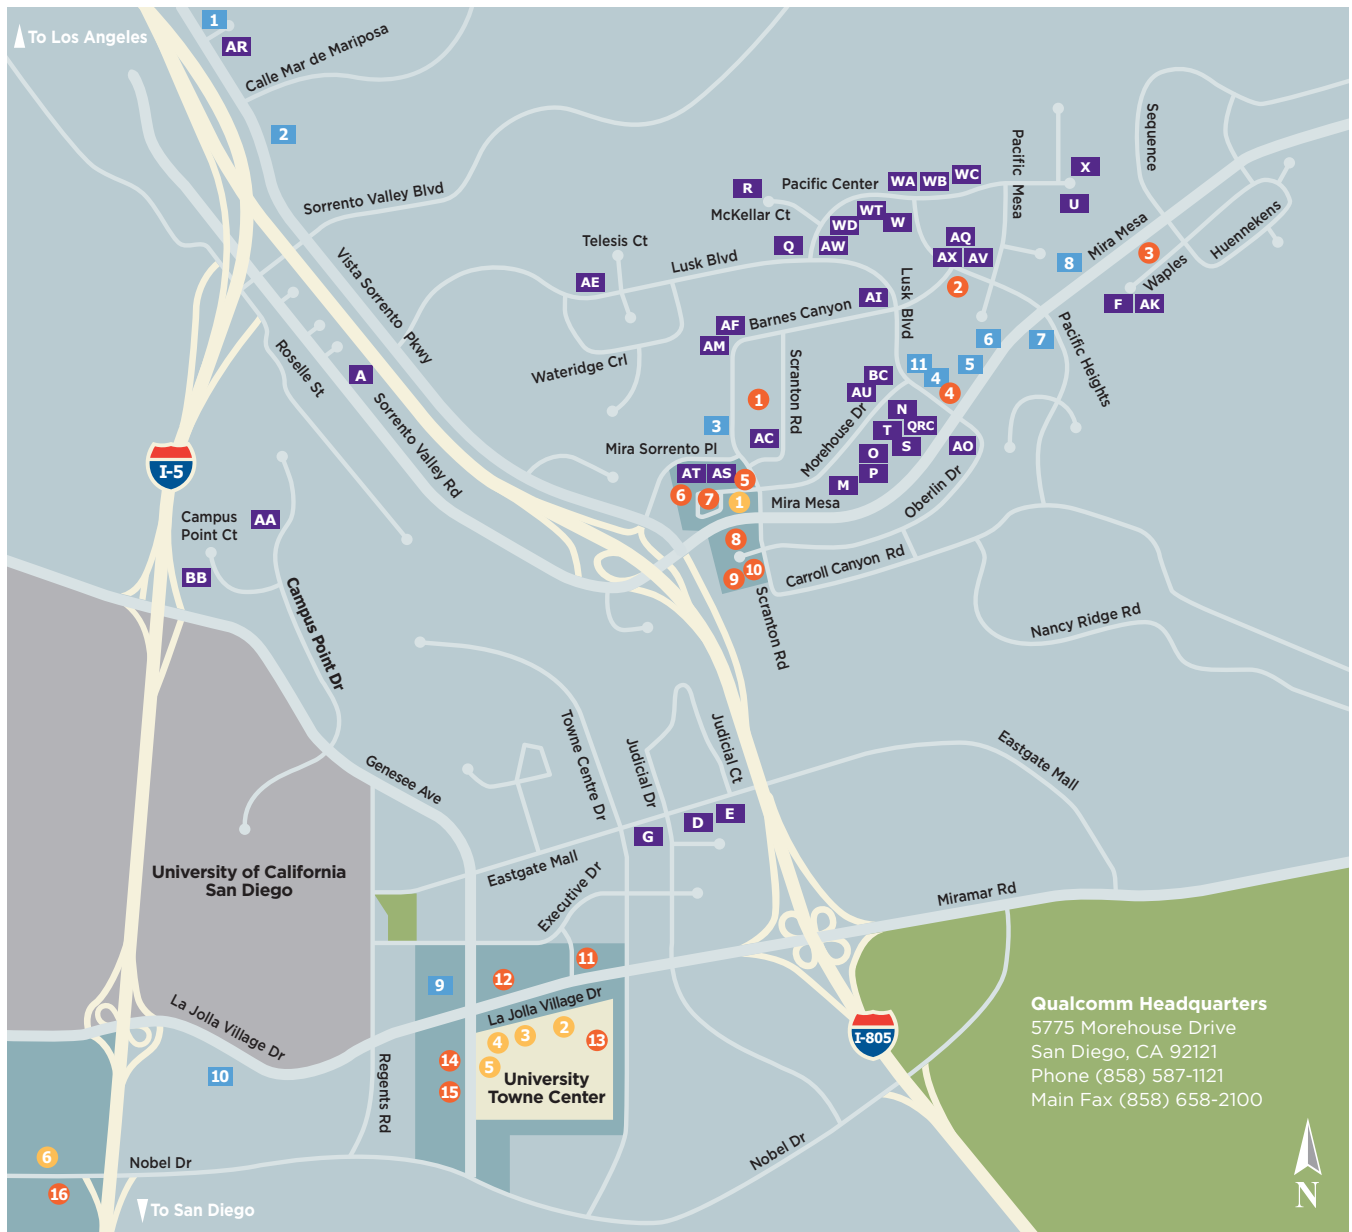

Qualcomm Campus

Qualcomm Headquarters
5775 Morehouse Drive
San Diego, CA 92121
Phone (858) 587-1121
Main Fax (858) 658-2100

Qualcomm Locations

A 10555 Sorrento Valley Rd	BB 4243 Campus Point Ct	U 5985 Pacific Center Blvd, Suite 208-209
AA 10290 Campus Point Dr	BC 5770 Morehouse Dr	W 5751 Pacific Center Blvd
AC 9685 Scranton Rd	D 4835 Eastgate Mall	WA 5788 Pacific Center Blvd
AE 6965 Lusk Blvd	E 4875 Eastgate Mall	WB 5808 Pacific Center Blvd
AF 9950 Barnes Canyon Rd	F 9380 Waples St, Suite 102-103	WC 5828 Pacific Center Blvd
AI 6262 Lusk Blvd	G 4755 Eastgate Mall	WD 5737 Pacific Center Blvd
AK 9393 Waples St, Suite 150	M 5525 Morehouse Dr	WT 5745 Pacific Center Blvd
AM 9940 Barnes Canyon Rd	N 5775 Morehouse Dr	X 10309 Pacific Center Ct
AO 5880 Oberlin Dr	O 5545 Morehouse Dr	
AQ 10145 Pacific Heights Blvd	P 5555 Morehouse Dr	
AR 10945 Vista Sorrento Pkwy	Q 6455 Lusk Blvd	
AS 5375 Mira Sorrento Pl	QRC 5665 Morehouse Dr	
AT 5355 Mira Sorrento Pl	R 10185 McKellar Ct	
AU 5580 Morehouse Dr	S 5535 Morehouse Dr	
AV 10160 Pacific Mesa Blvd	T 5565 Morehouse Dr	
AW 5717 Pacific Center Blvd		
AX 10105 Pacific Heights Blvd		

- Park or Open Space
- Shopping, Restaurants & Entertainment Areas
- University

Shopping

1. 1 Staples
2. 2 Apple Store
3. 3 Nordstrom
4. 4 Macy's
5. 5 University Towne Center
6. 6 Additional Shopping

Hotels

1. 1 Homewood Suites
2. 2 Hilton Del Mar
3. 3 Courtyard by Marriott
4. 4 Holiday Inn Express
5. 5 Wyndham Garden Hotel
6. 6 Woodfin Suites
7. 7 Homestead San Diego
8. 8 Residence Inn
9. 9 San Diego Marriott La Jolla
10. 10 Hyatt Regency La Jolla
11. 11 Country Inn & Suites

Restaurants

1. 1 Karl Strauss Brewery & Restaurant
2. 2 Nico's Taco Shop
3. 3 WineSellar & Brasserie
4. 4 Chili's
5. 5 Jamba Juice
6. 6 Fiesta Mexican Grill
7. 7 McDonald's
8. 8 Starbucks Coffee
9. 9 Rubio's Fresh Mexican Grill
10. 10 Opera Patisserie
11. 11 PF Chang's China Bistro
12. 12 Donovan's Prime Steakhouse
13. 13 UTC Food Court
14. 14 Roy's Hawaiian Fusion Cuisine
15. 15 Sammy's Woodfired Pizza
16. 16 California Pizza Kitchen