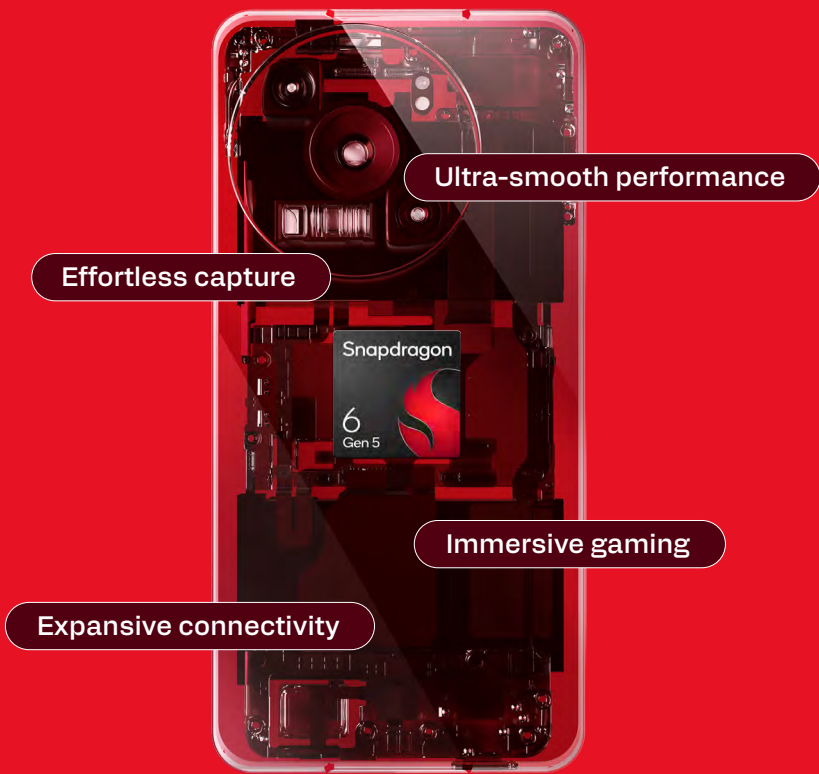

# Tap into new experiences with the **Snapdragon<sup>®</sup> 6 Gen 5 Mobile Platform.**

For the bold dreamers who are ready to do more, this is where your journey levels up. Dive into AI-powered camera experiences that capture what inspires you—right in the moment. Experience ultra-smooth performance you can feel, with fast, responsive interactions that keep up with your every move. Get lost in immersive gaming, playing longer with action that runs smoother. All backed by exceptional battery life and fast, reliable 5G and Wi-Fi 7 connectivity—so wherever life takes you, adventure awaits.