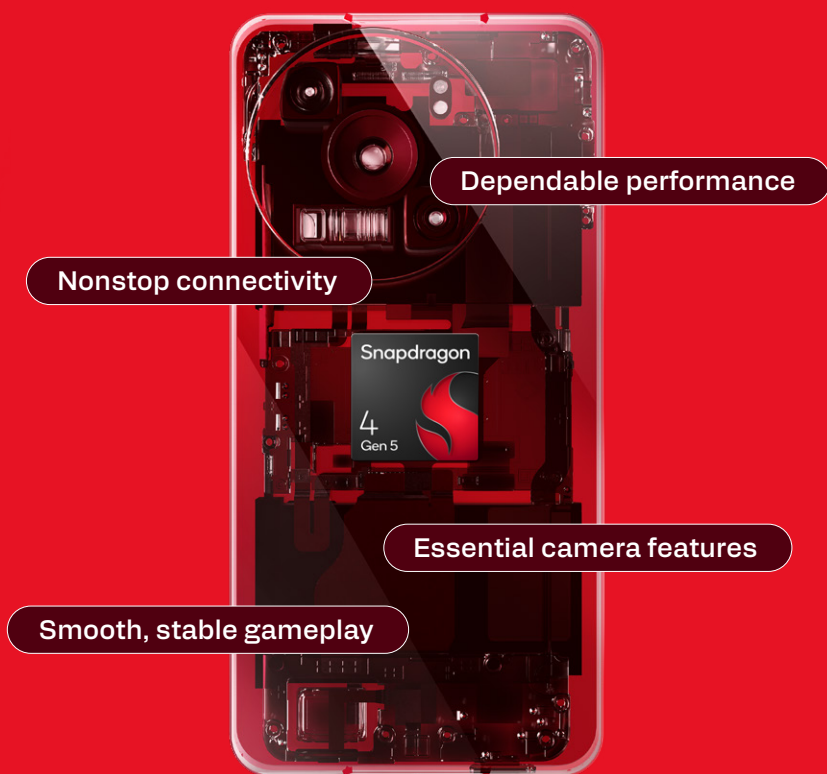

# Let the **Snapdragon®** **4 Gen 5 Mobile Platform** connect you to your world.

For everyday heroes who show up, stay connected, and keep life moving, this is the platform you can count on. Enjoy dependable performance that keeps things running seamlessly, all day long, paired with nonstop connectivity that helps you stay in sync—wherever life takes you. Capture the moments that matter with essential camera features that help you nail the perfect shot the first time. Play your favorite games at smooth 90 frames per second. And go further on a single charge with long-lasting battery life, so your world is always within reach.