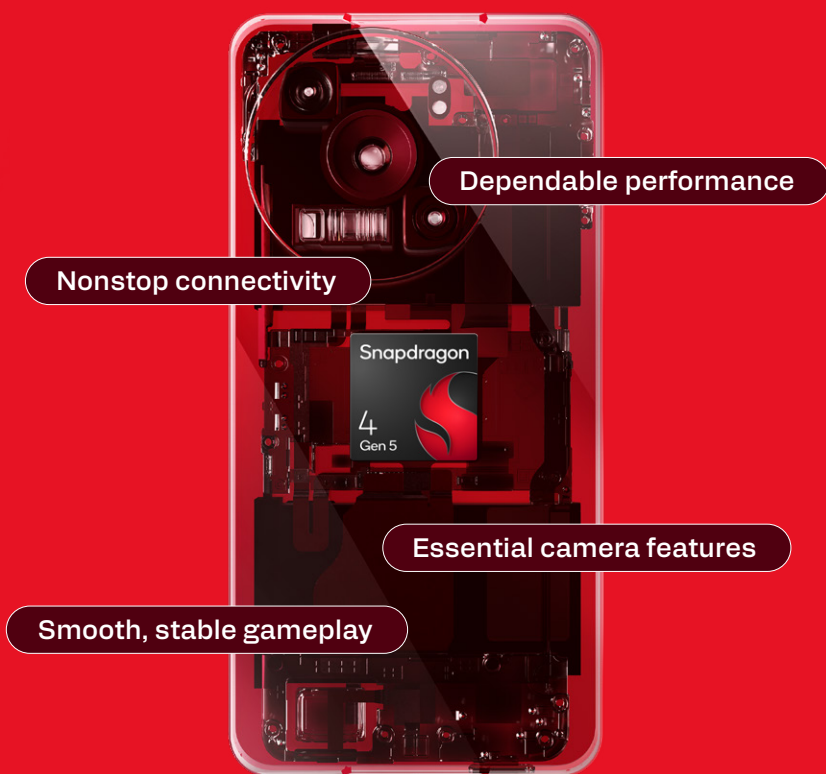

# Let the **Snapdragon<sup>®</sup>** **4 Gen 5 Mobile Platform** connect you to your world.

For everyday heroes who show up, stay connected, and keep life moving, this is the platform you can count on. Enjoy dependable performance that keeps things running seamlessly, all day long, paired with nonstop connectivity that helps you stay in sync—wherever life takes you. Capture the moments that matter with essential camera features that help you nail the perfect shot the first time. Play your favorite games at smooth 90 frames per second. And go further on a single charge with long-lasting battery life, so your world is always within reach.